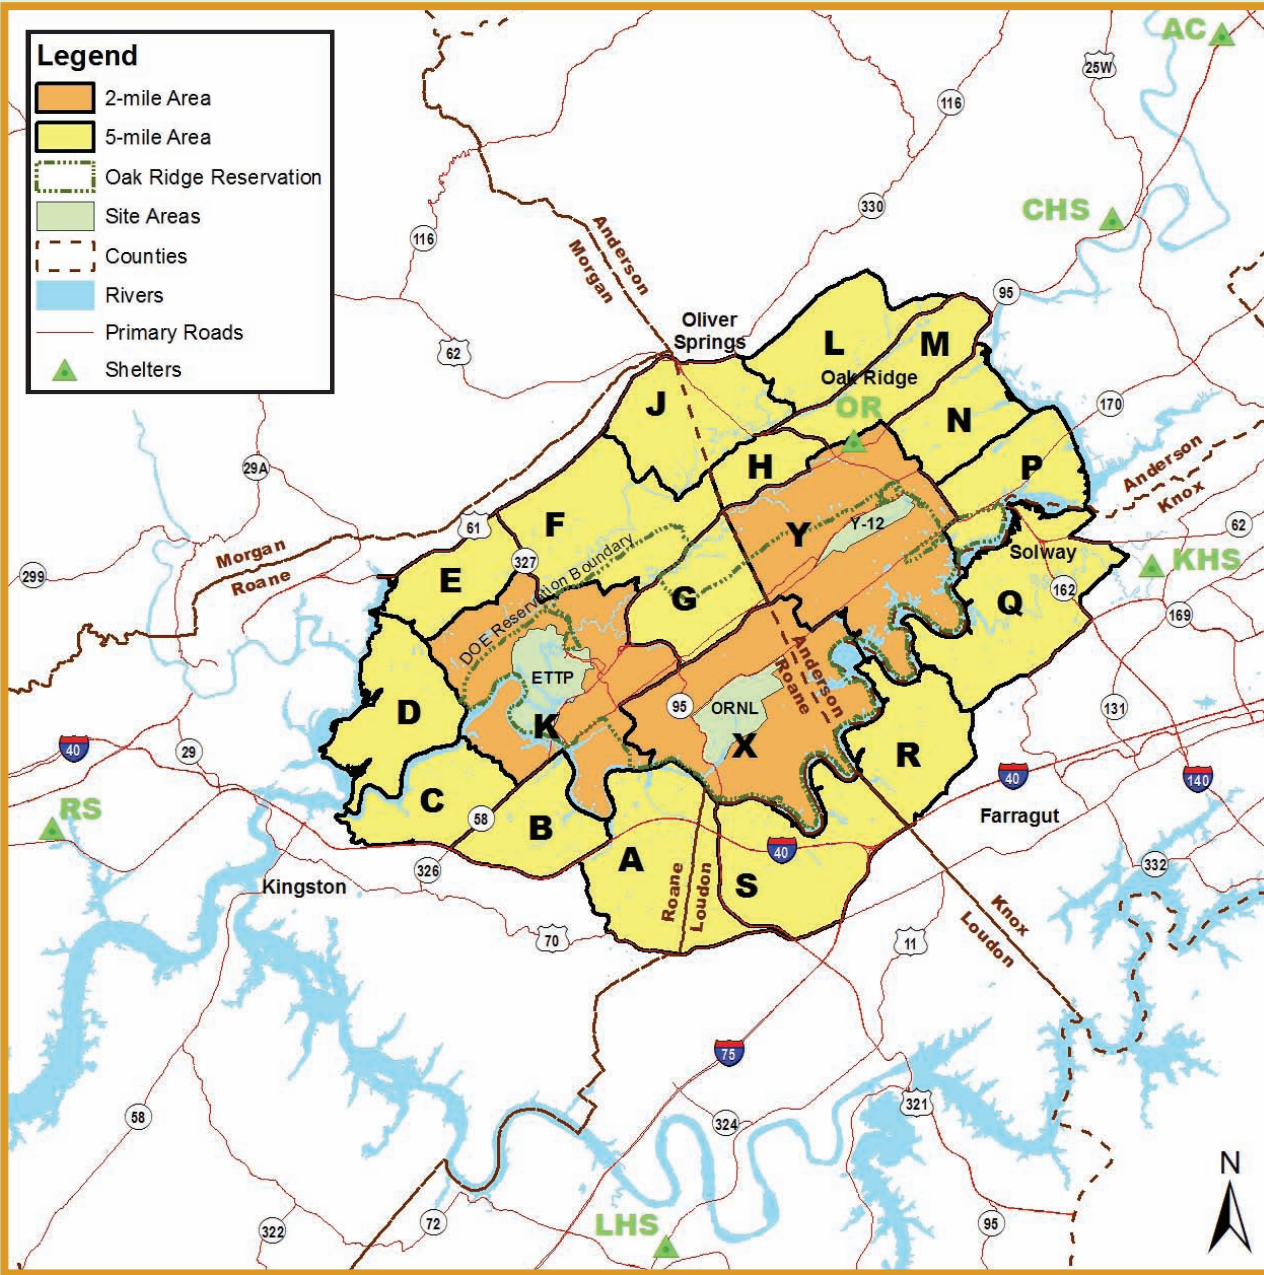

Sector Map

Evacuation Shelters by Sector

	A	B	C	D	E	F	G	H	J	K	L	M	N	P	Q	R	S	X	Y
Site	ETTP	LHS	RS	RS	RS	OR	OR	-	-	RS	-	-	-	-	-	-	-	OR	-
ORNL	LHS	-	-	-	-	RS	RS	AC	-	RS	-	-	-	-	KHS	KHS	LHS	KHS	CHS
Y-12	-	-	-	-	-	RS	RS	RS	RS	-	AC	AC	CHS	KHS	KHS	LHS	-	LHS	AC

See map and remember:

I live in Sector _____

I work in Sector _____

This legend applies to all sectors on and around the Oak Ridge Reservation.

Shelters

Anderson County High School
130 Maverick Circle
Clinton, Tennessee 37716

Clinton High School
425 Dragon Drive
Clinton, Tennessee 37716

Karns High School
2710 Byington Solway Road
Knoxville, Tennessee 37931

Loudon High School
1039 Mulberry St
Loudon, Tennessee, 37774

Oak Ridge High School
127 Providence Road
Oak Ridge, TN 37830

Roane State Community College
276 Patton Lane
Harriman, Tennessee 37748

Legend:

- AC - Anderson County High School
- CHS - Clinton High School
- KHS - Karns High School
- LHS - Loudon High School
- OR - Oak Ridge High School
- RS - Roane State Community College

A dash in a sector's box indicates that no action is required

Evacuation

If you are directed to evacuate from your home or workplace, follow these guidelines:

- Write down the evacuation route and designated shelter provided by the Emergency Alert System (EAS) station. These instructions will depend on what sector you are currently in (see map and shelter list) and what site is involved in the emergency.
- If you do not have transportation, call a neighbor or co-worker for assistance. DO NOT CALL 911.
- If you are at home, gather items you will need for a short stay away from home, like your cellular phone, medications, toiletries, special diet food, blankets, pillows, checkbook, credit cards, important papers, and a change of clothing. If you are evacuating with a pet, please ensure you transport your pet in a carrier with plenty of food and water.
- Secure your home or workplace. If at home, tie a white cloth or towel on your front door to indicate to emergency officials that you have gone.
- Keep your vehicle windows closed and turn off air systems to eliminate the intake of outside air into your vehicle.
- Tune your radio to one of the EAS stations listed in this brochure.

Remember, depending on if the emergency is at Oak Ridge National Laboratory, the Y-12 National Security Complex or the East Tennessee Technology Park/ Heritage Center, the shelter you evacuate to may vary. The grid below the map to the left highlights which shelter to report to based on the emergency site and sector.

What if I have special needs?