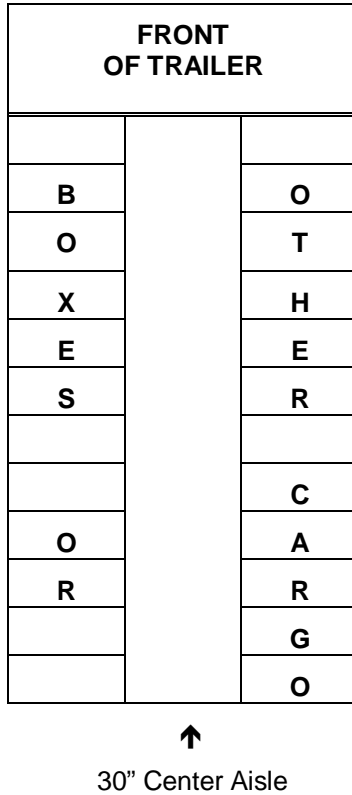

## CARGO CONFIGURATION FOR TRAILERS ENTERING Y-12 NATIONAL SECURITY COMPLEX

- <sup>1</sup> *At least one side of each box or other cargo item needs to be exposed to one or more aisleways.*
- <sup>2</sup> *The bottom of the highest stacked box or other cargo item should not exceed 5-1/2 feet ((66 inches) above floor level.*