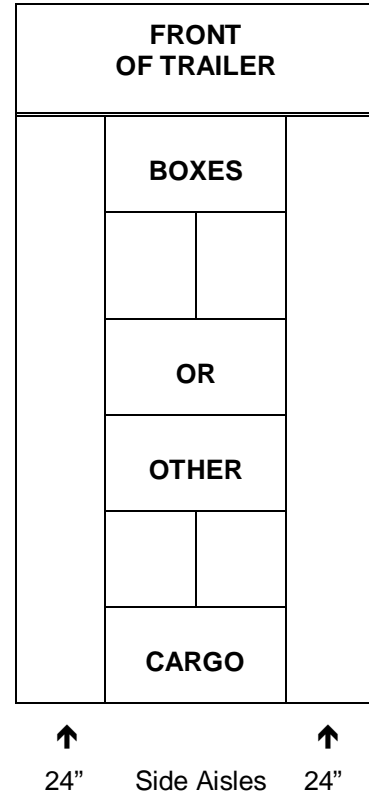

## CARGO CONFIGURATION FOR TRAILERS ENTERING Y-12 NATIONAL SECURITY COMPLEX

- <sup>1</sup> *At least one side of each box or other cargo item needs to be exposed to one or more aisleways.*
- <sup>2</sup> *The bottom of the highest stacked box or other cargo item should not exceed 5-1/2 feet ((66 inches) above floor level.*